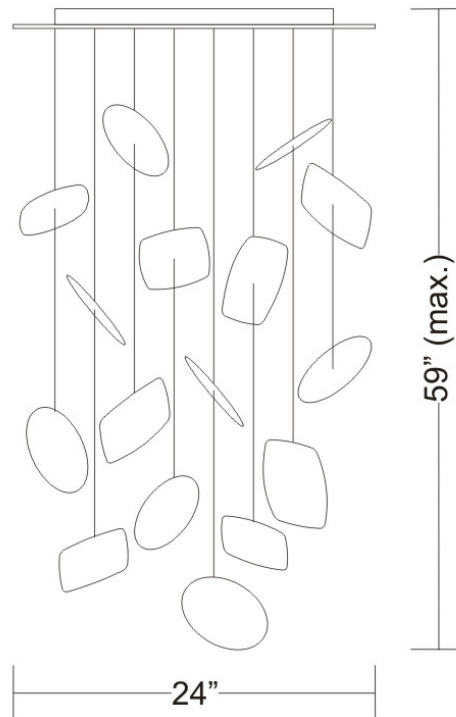

PROJECT	
TYPE	
NOTES	
QUANTITY	
DATE	

AFEF SUSPENSION

D81150

GENERAL

Series: Afef
Brand: Panzeri
Division: Design
Mounting Type: Suspension
Mounting Location: Ceiling
Subcategory: Pendant

PHYSICAL

Diameter (mm): 610
Diameter (in): 24
Height (mm): 1500
Height (in): 59
Weight (kg): 10.9
Weight (lbs): 24
Diffuser: Ceramic - Black and White
Fixture Material: Stainless Steel

ELECTRICAL

Number of Lamps: 4
Lamp Type: LED Retrofit / Halogen
Lamp Shape: MR20
Bulb Included: Bulb Not Included
Total Output Wattage (W): 44 / 300
Max. Wattage Per Lamp (W): 18
Lamp Base: GU10
Input Voltage (V): 120

LED

OPTICAL

RATINGS AND CERTIFICATIONS

Certified By: CSA Certified to UL and CSA Standards
IP rating: IP20