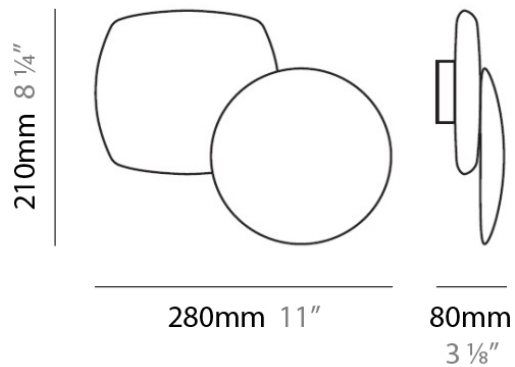

AFEF SURFACE

D83125

GENERAL

Series: Afef
Brand: Panzeri
Division: Design
Mounting Type: Surface
Mounting Location: Wall
Subcategory: Ambient

PHYSICAL

Shape: Abstract
Length (mm): 280
Length (in): 11
Height (mm): 210
Depth (mm): 80
Height (in): 8 1/4
Depth (in): 3 1/8
Extension (mm): 80
Extension (in): 3 1/8
Light Distribution: Indirect
Weight (kg): 2.7
Weight (lbs): 6
Diffuser: White Ceramic
Fixture Finish: WHI
Fixture Material: Ceramic

ELECTRICAL

Number of Lamps: 2
Lamp Type: LED Retrofit
Lamp Shape: T4
Bulb Included: Bulb Not Included
Total Output Wattage (W): 10
Max. Wattage Per Lamp (W): 5
Lamp Base: G9
Input Voltage (V): 120

LED

OPTICAL

RATINGS AND CERTIFICATIONS

Certified By: CSA Certified to UL and CSA Standards
IP rating: IP20